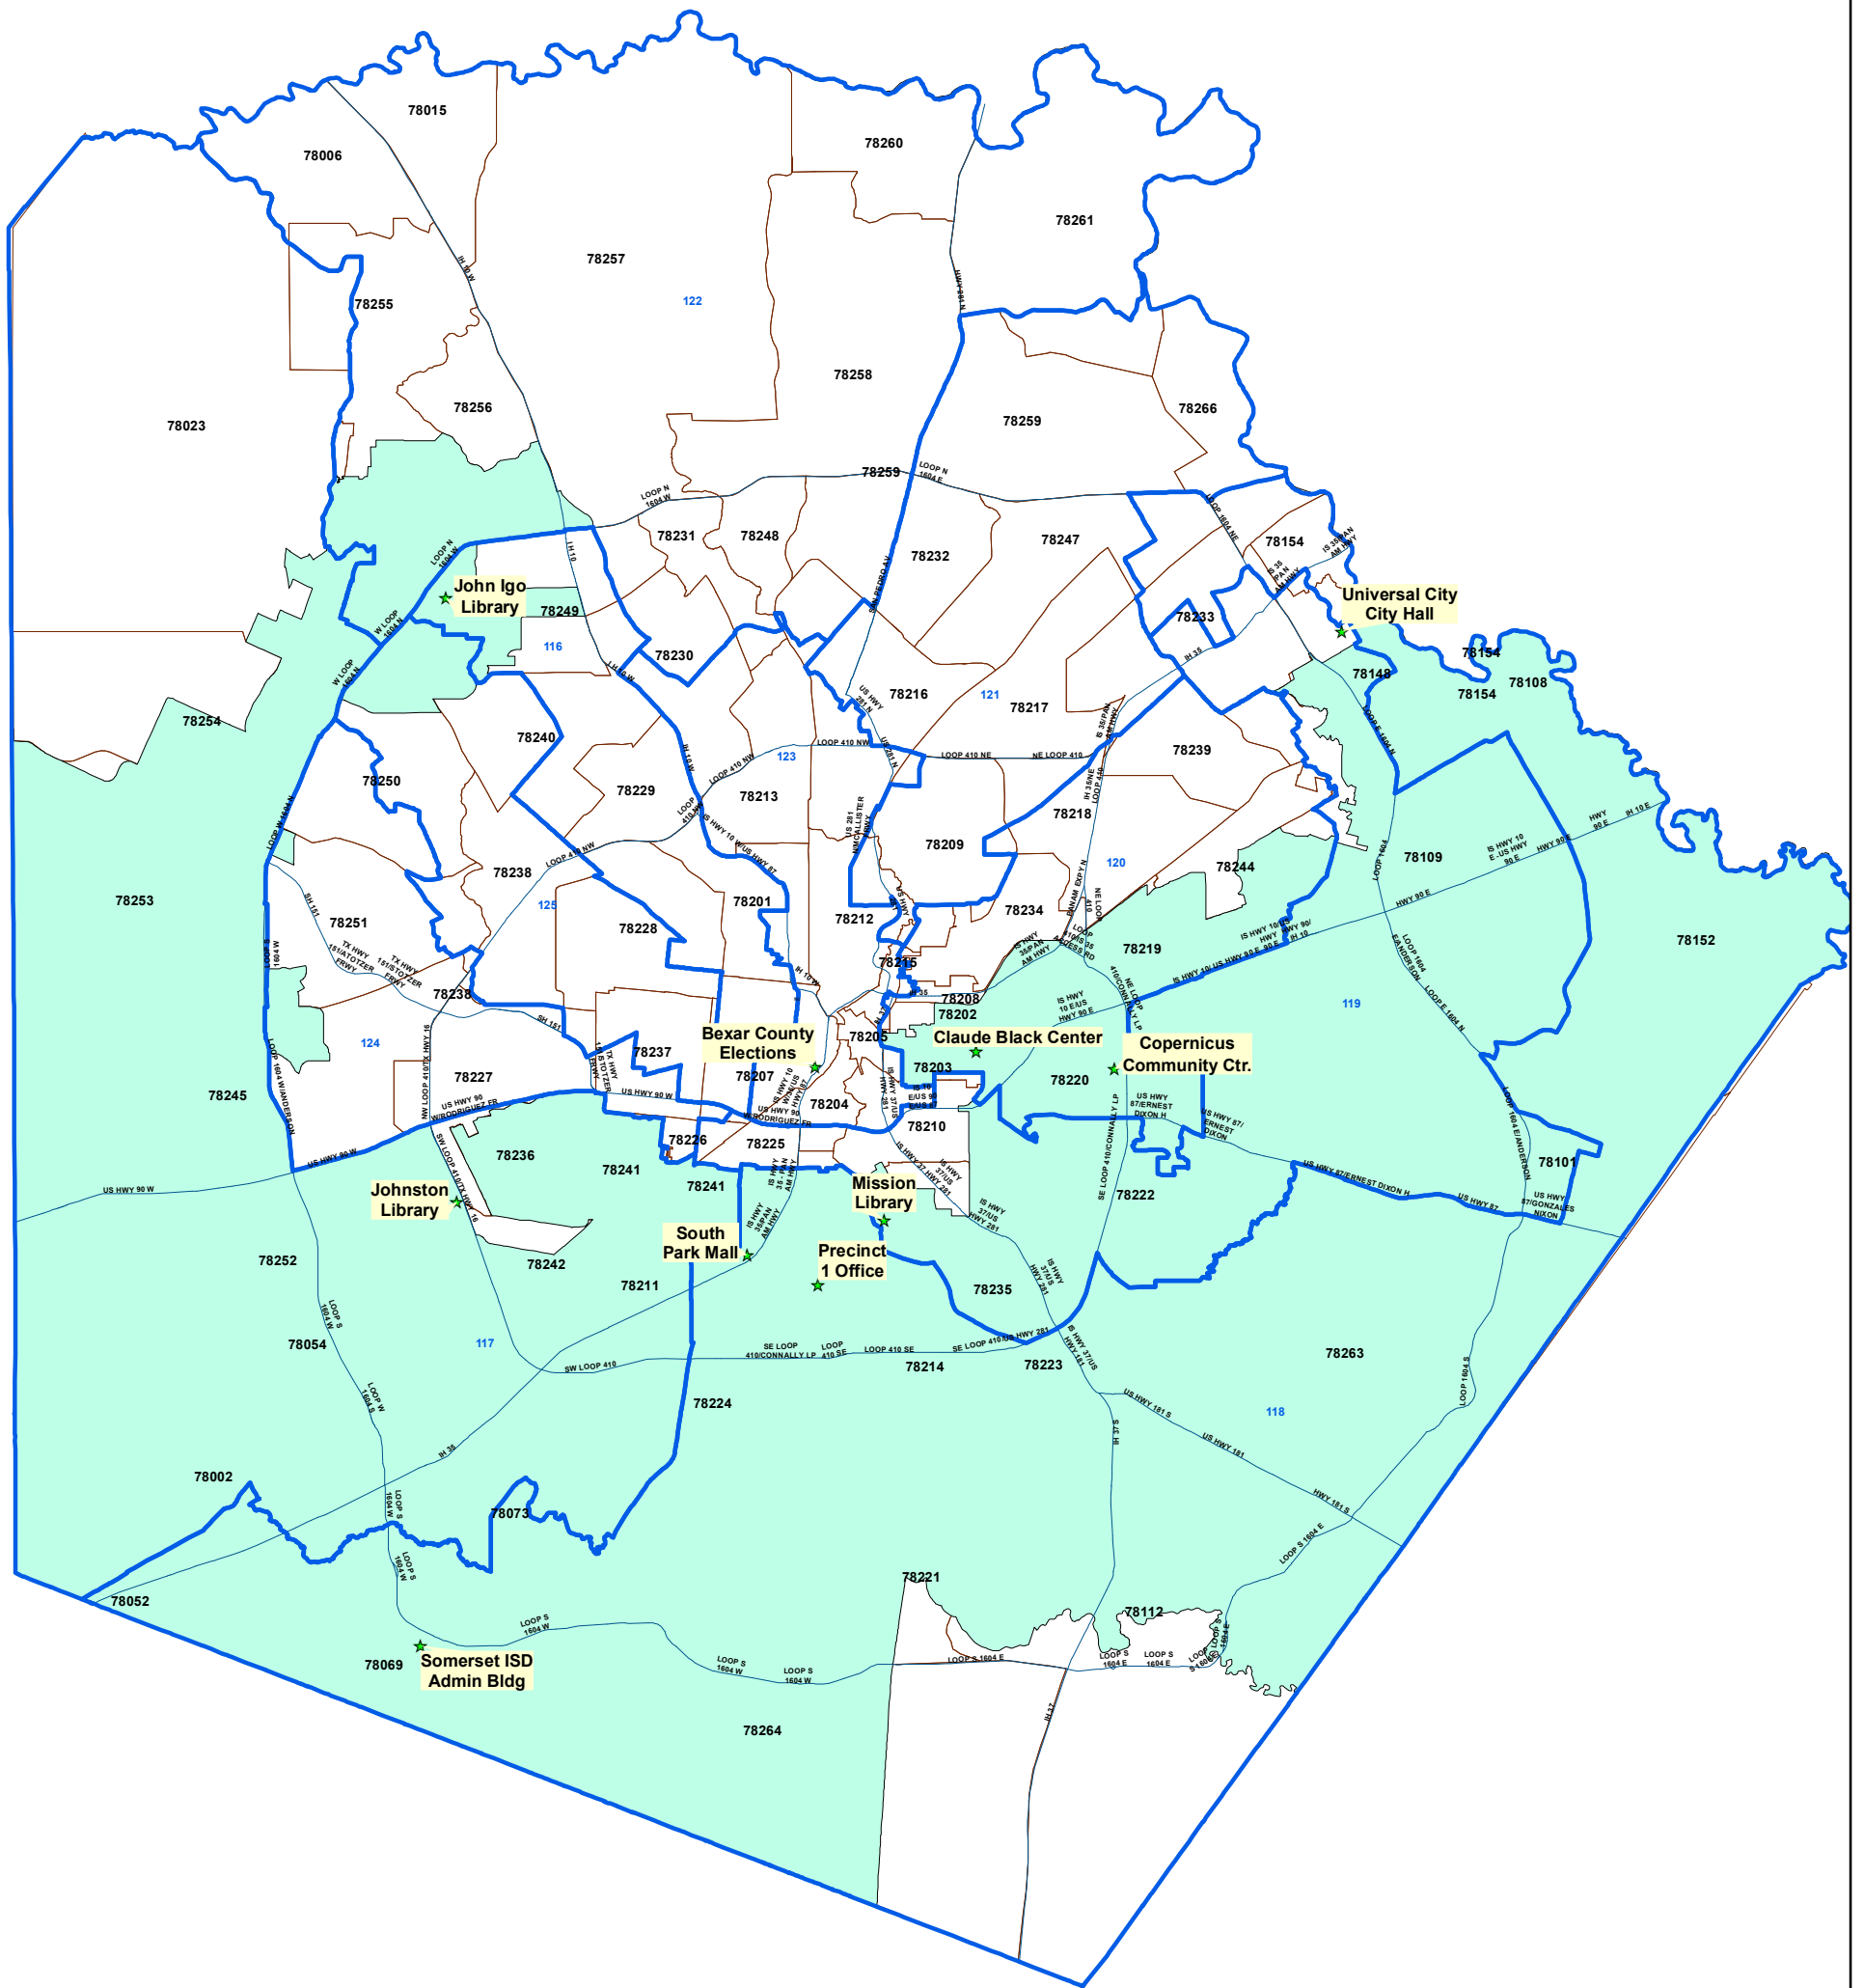

Bexar County Early Voting Sites July 31, 2018 State Senate 19 Special Election

Legend
ACTIVE

- Yes
- StateRep
- Major Streets
- STATESENAT
- 19

Prepared by the Elections Office
1103 S. Frio, Ste 100
San Antonio, Texas 78207